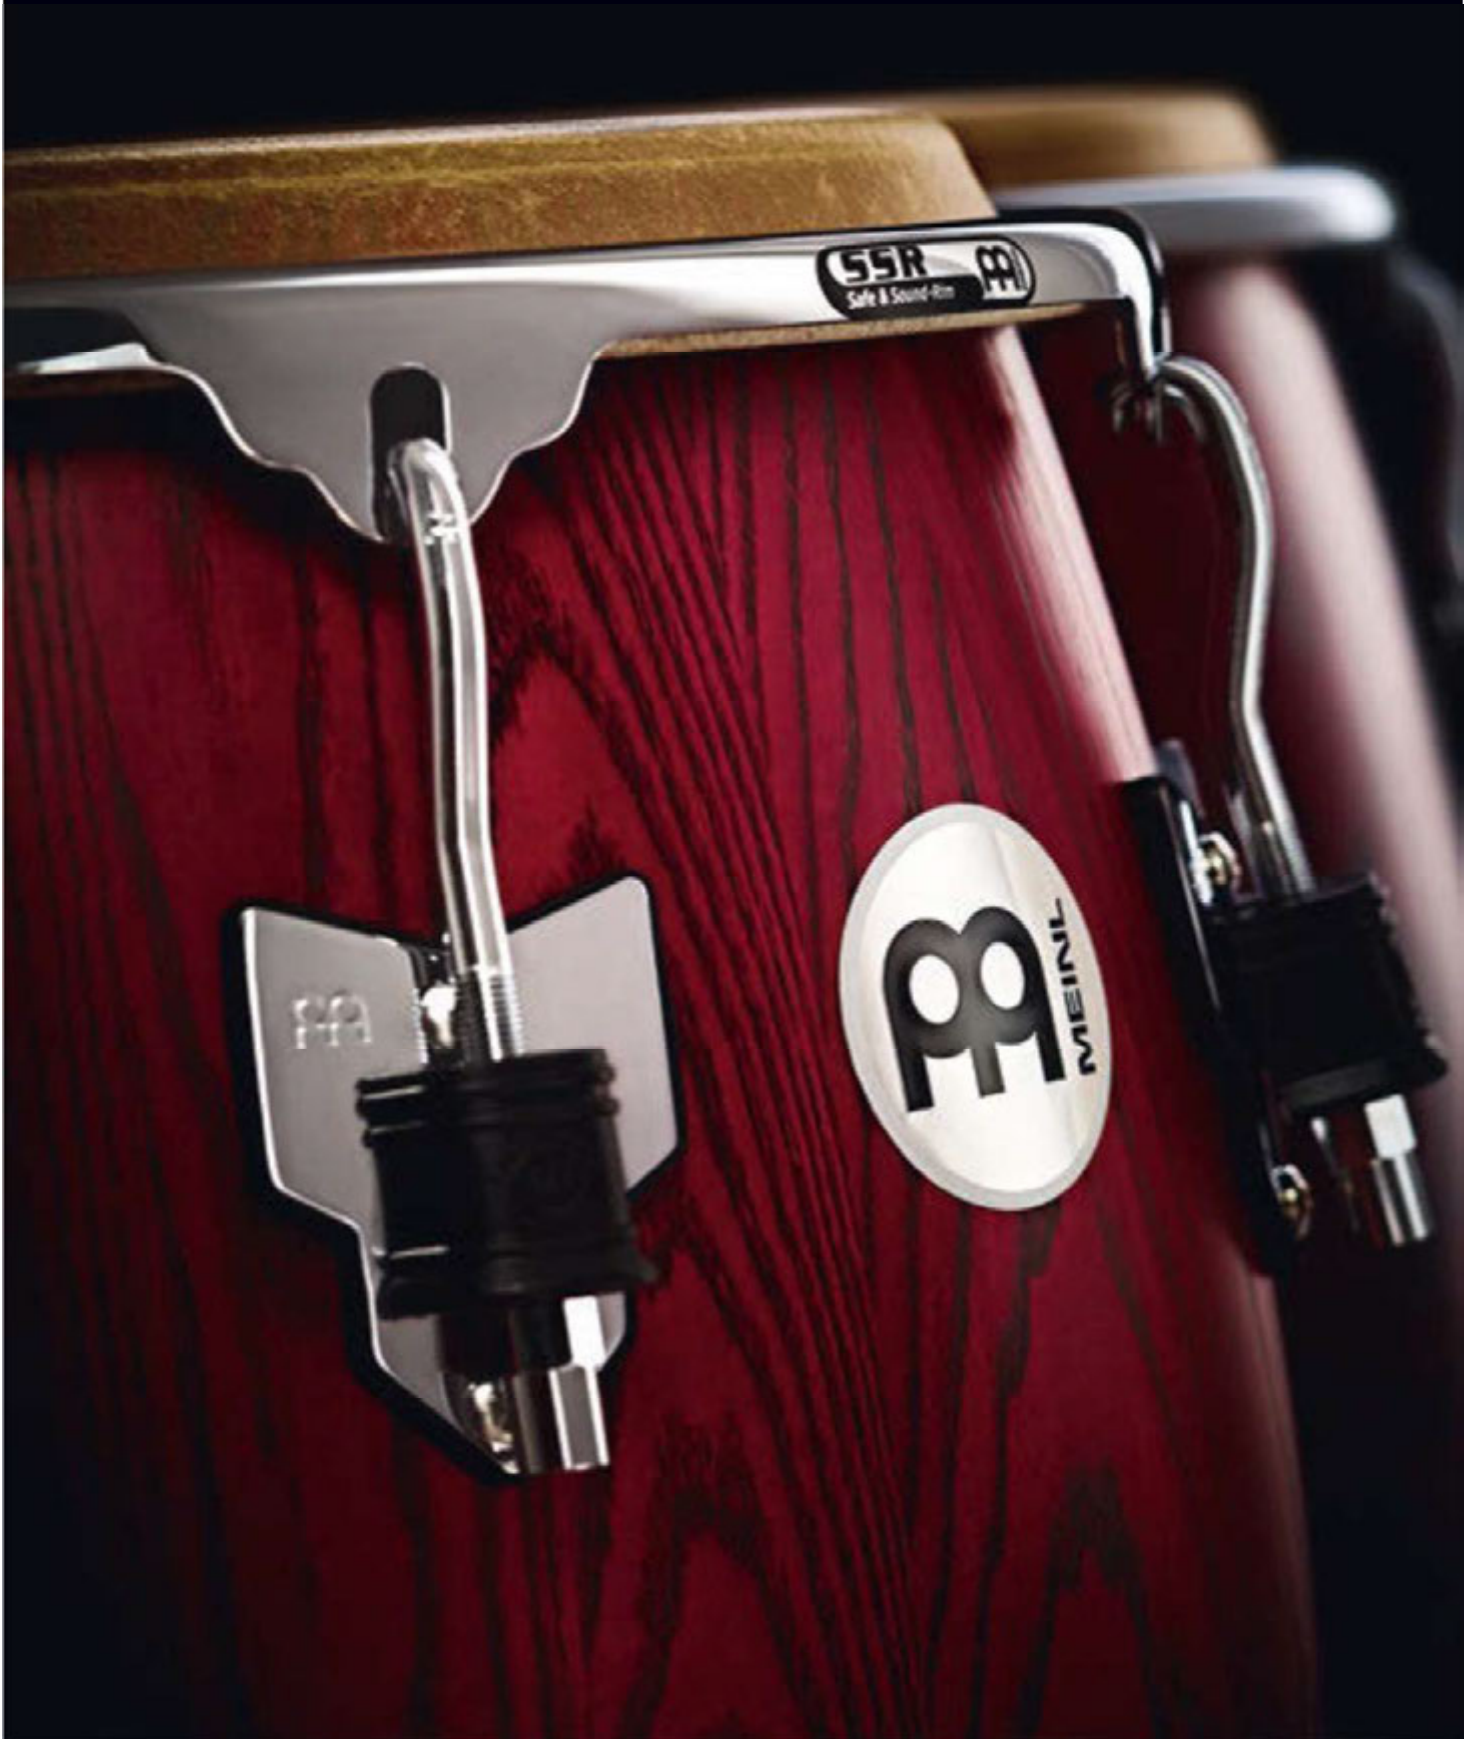

2017 PERCUSSION PRICE LIST

koruna česká
(CZ)