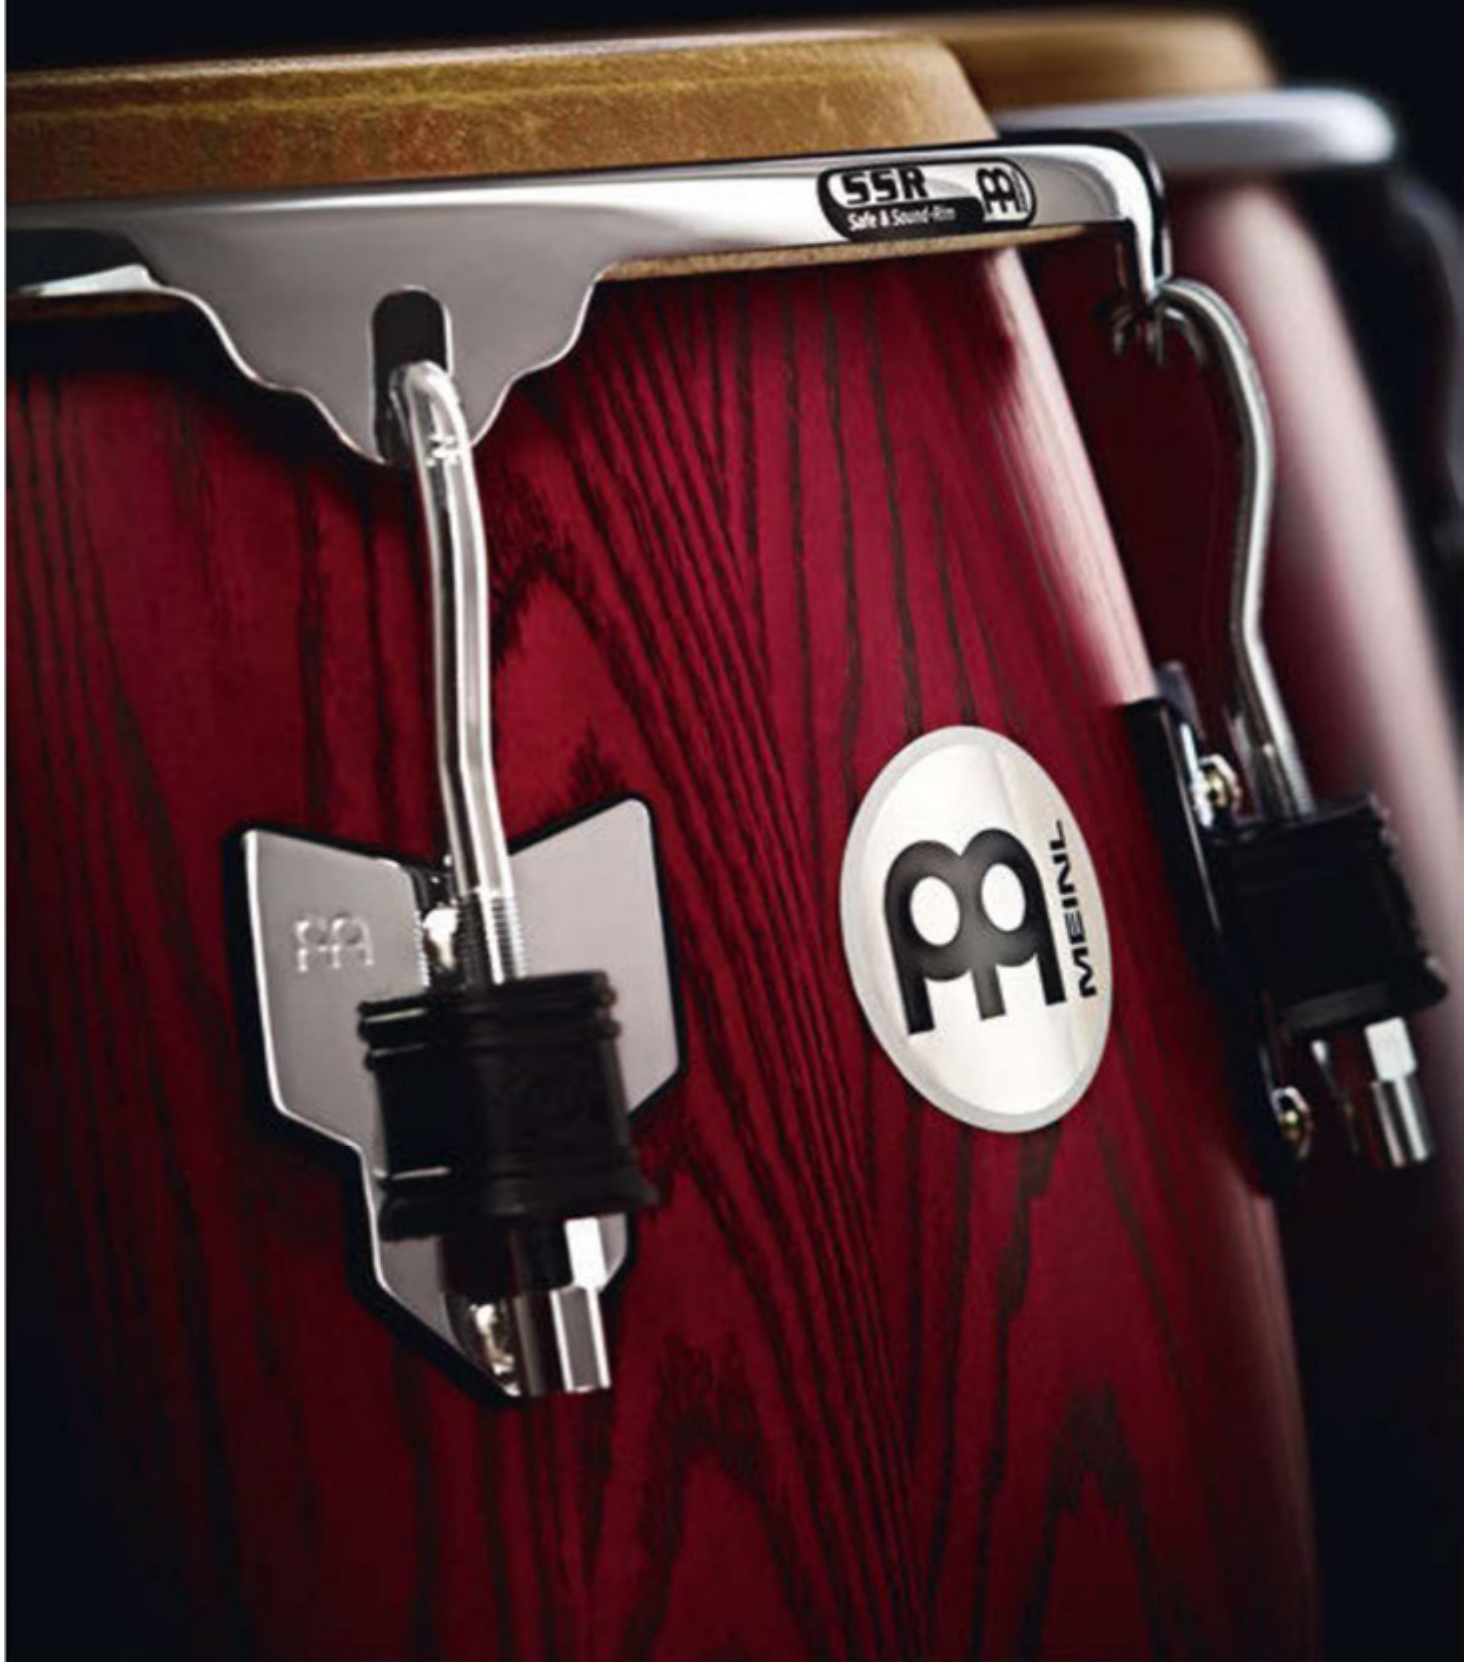

2017 PERCUSSION PRICE LIST

EURO
(AT/DE/LI/SK)