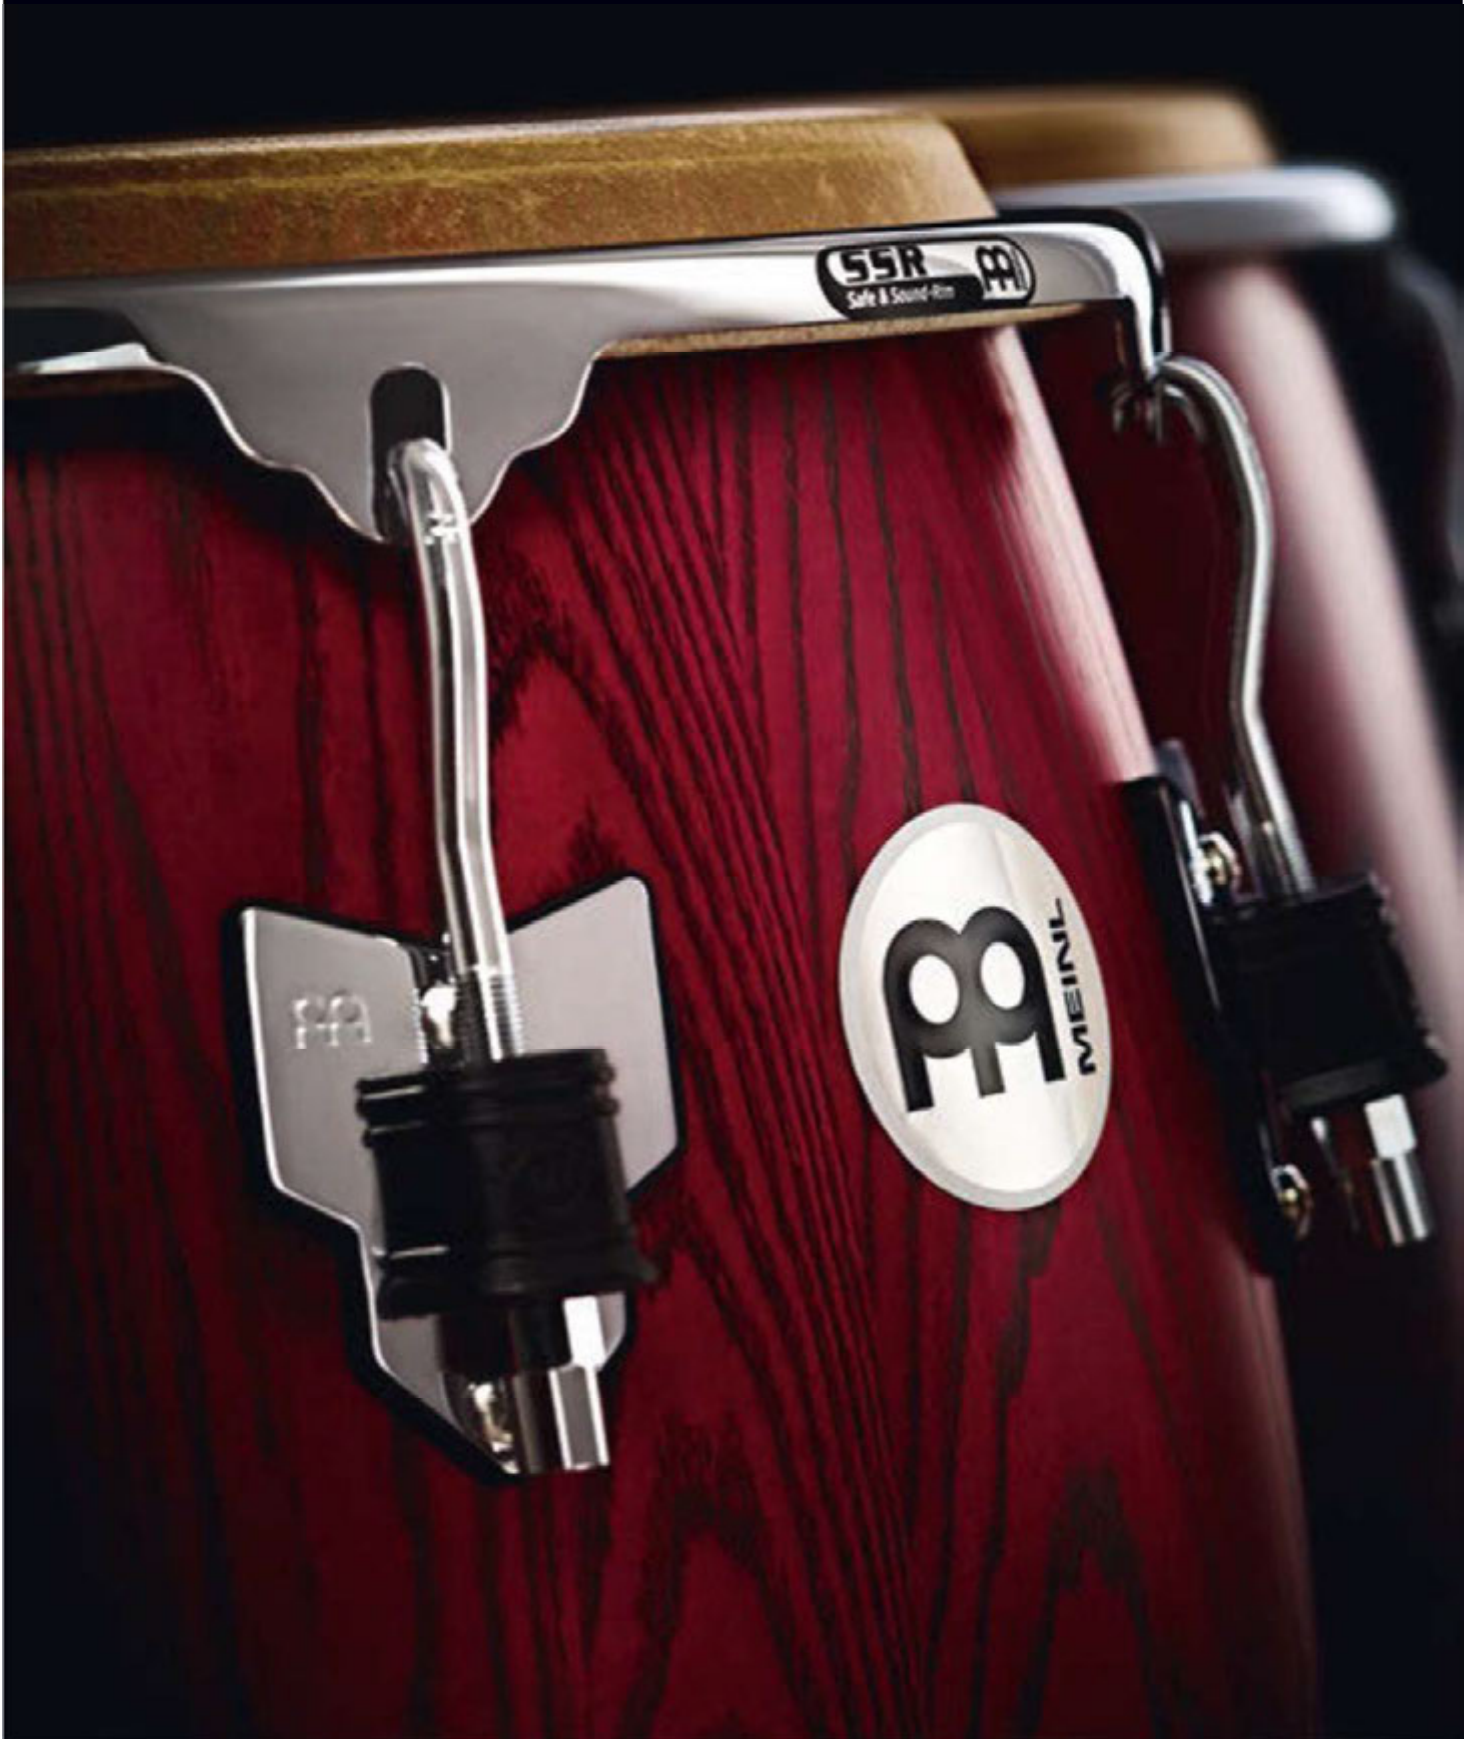

2017 PERCUSSION PRICE LIST

Złoty
(PL)