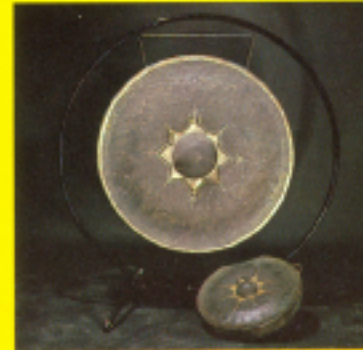

Burma Gongs
Originally Burma made
Many different sizes available
Tuned sets available